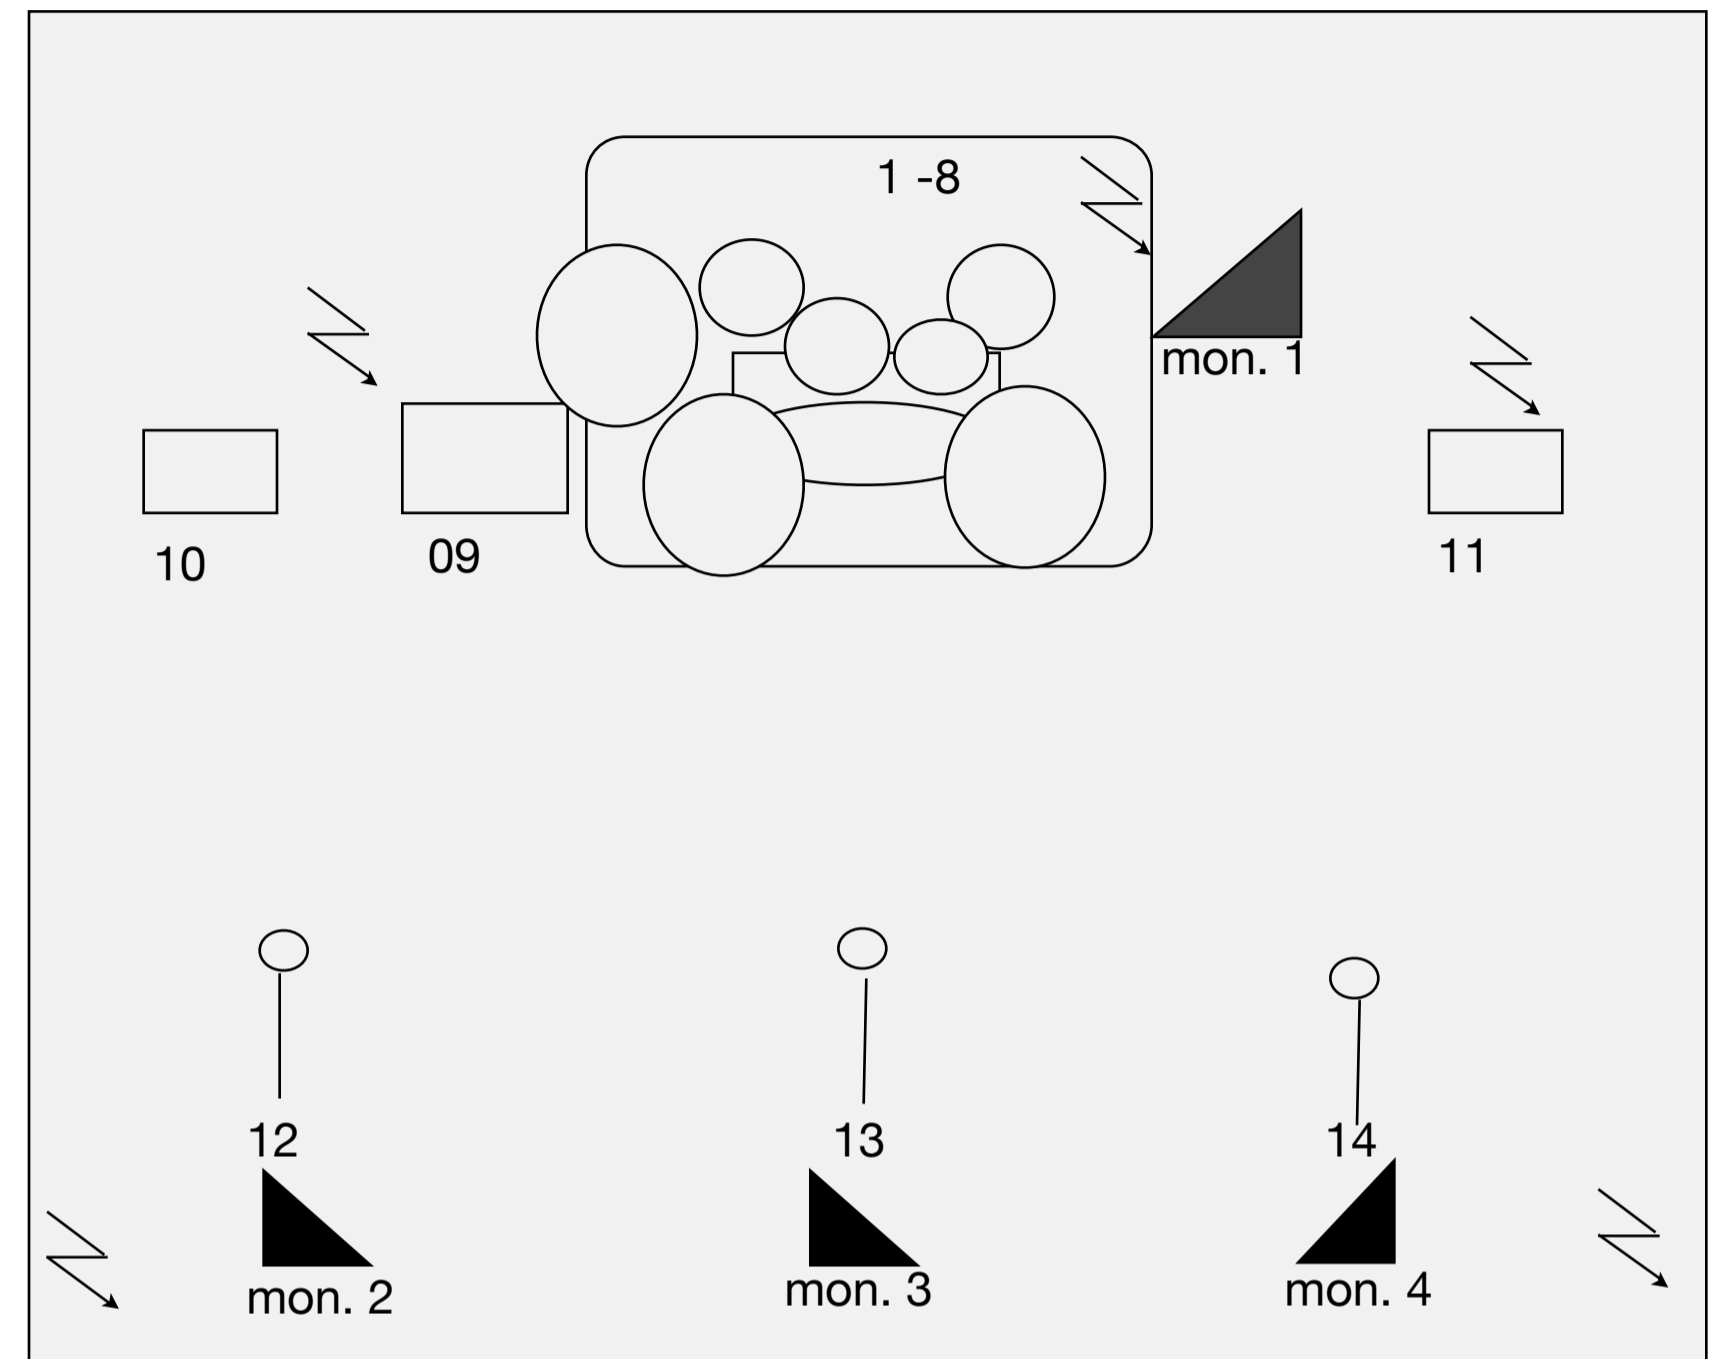

- HELMUT -

PATCH LIST . dernière mise à jour : X. V. XV

INPUT	INSTRUMENT	MICS	STANDS	INSERT FOH
1	kick trigg	DI		
2	Snare top	SM57	petit	COMP / GATE
3	HH	static	petit	
4	T1	e 604 /Beta98		GATE
5	T2	e 604 /Beta98		GATE
6	FT	e 604 /Beta98		GATE
7	Overhead	static	grand	
8	Overhead	static	grand	
9	Bass	XLR		COMP
10	Guitar Left	XLR		
11	Guitar right	XLR		
12	FLO VX	Beta58	grand	COMP
13	GUILLAUME VX	Beta57	grand	COMP
14	SAM VX	Beta57	grand	COMP
15	FX 1 RTN L			
16	FX 1 RTN R			
17	FX 2 RTN L			
18	FX 2 RTN R			

FOH desk : MIDAS , SOUNDCRAFT , YAMAHA . MIN 12 ch 6 aux .

PA: MEYERSOUND , L'ACOUSTICS , D&B , capability 100 DB spl 20 Hz -20Khz at FOH . Processeur for LR SUB DELAY with access , filtres , delay , gain , inversion phase type BSS , DBX , MEYERSOUND.

RTN : if no RTN desk , FOH need min. 6 aux pré + 6 equ 31 bandes .
min 4 wedges 15" 750w type 115XT , MJF212 , side fill : 15" speaker + sub .

to be provided by organiser :

- bass cabinet 8x10" Ampeg + SVT-VR head
- drum set : BD SN , T1 T2 FT stand for cymbales and a chair.
- 1 CD player
- HD recorder with usb or card available

HELMUT needs a room for warm-up

HELMUT thanks you if you provide some Bavarian's beer as Erdinger , Schneider weiss at service temperature !

HELMUT prefers home made cooked dishes with heart !

thanks

Plan de scène

Contact son : Guillaume PAUL +41 (0)79 / 540-31-50

guillaume@skynight.com >